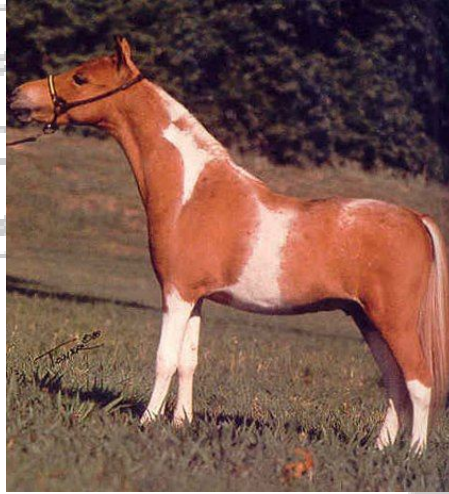

Brewers Orion Classic
Grand Sire